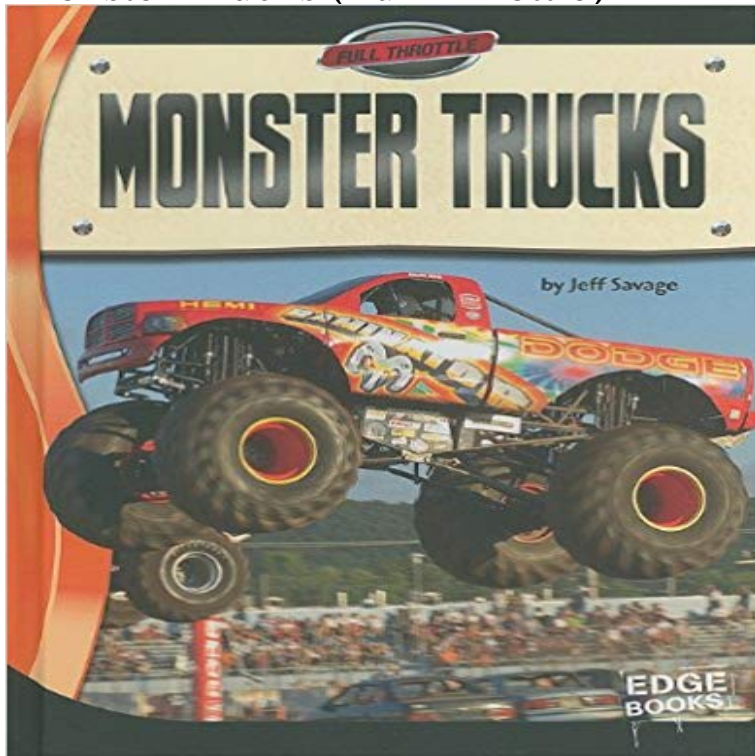

Monster Trucks (Full Throttle)

Growling engines, huge tires, and daring drivers all come together in a monster truck show. These giant trucks may weigh 5 tons and be 10 feet tall, but they can pull off some high-flying stunts. From high wheelies to one-on-one races, find out how these ground-shaking trucks impress audiences everywhere.